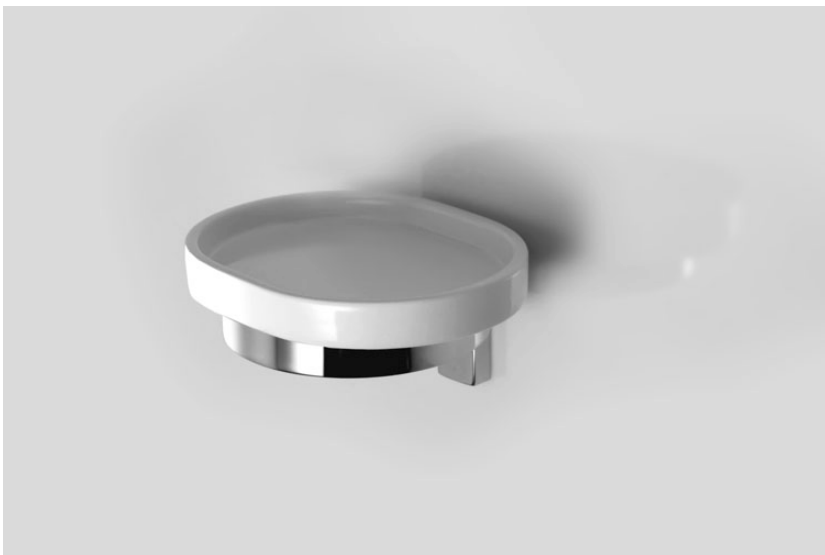

Via Faustana,50 - 06032 Borgo Trevi (PG) ITALIA - T +39 0742 381555 - F +39 0742 381636
info@tullizuccari.com www.tullizuccari.com

Code 86902
PORTA SAPONE da muro –
ottone cromato e pelle
Wall SOAP DISH –
Chrome and leather finishes

Code 86900
PORTA SAPONE da muro –
ottone cromato
Wall SOAP DISH –
Chrome finish

Code 86906
PORTA DISPENSER da muro –
ottone cromato e pelle
Wall DISPENSER HOLDER –
Chrome and leather finishes

Code 86904
PORTA DISPENSER da muro –
ottone cromato
*/Wall DISPENSER HOLDER –
Chrome finish*

Code 86910
PORTA BICCHIERE da muro –
ottone cromato e pelle
*/Wall GLASS HOLDER –
Chrome and leather finishes*

Code 86908
PORTA BICCHIERE da muro –
ottone cromato
*/Wall GLASS HOLDER –
Chrome finish*

Code 86918
PORTA SAPONE da appoggio -
pelle
*/Top SOAP DISH –
Leather finish*