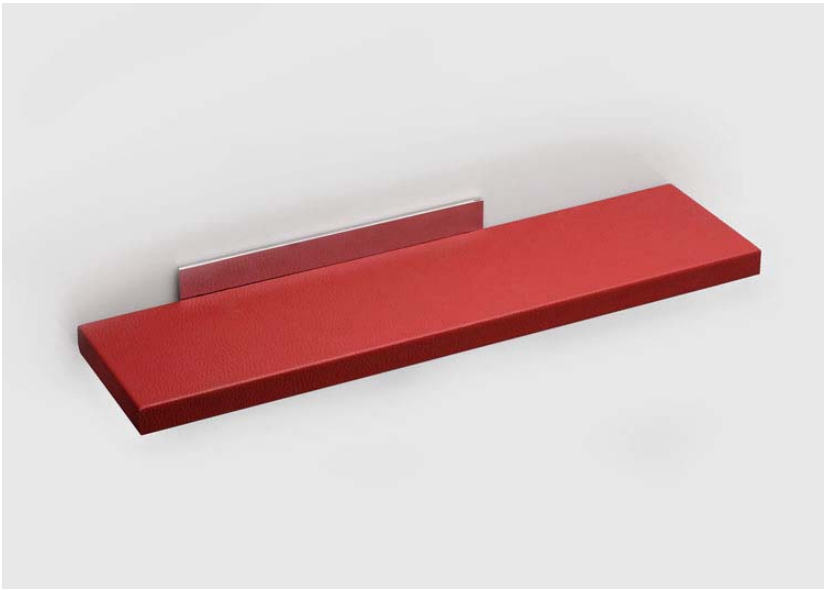

Code 86411-12-13-14-15

MENSOLA L40-50-60-70-80 cm –
ottone cromato e pelle
/SHELF L40-50-60-70-80 cm –
Chrome and leather finishes